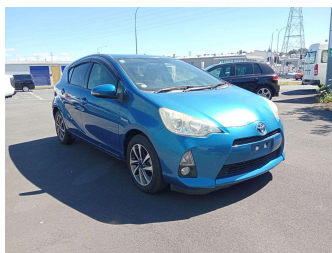

2014 Toyota Aqua S Package

Purchase Price **\$8,499**

Includes GST
Excludes on-road costs of \$569.25

Finance may be available on this vehicle. Ask one of our friendly staff for more information.

Gain peace of mind with Mechanical Breakdown Insurance. **Ask us how.**

Top features

None Listed

Body Style
Hatchback

Odometer
115,232 km

Engine
1496 cc

Fuel Type
Hybrid

Transmission
Auto

Wheels
-