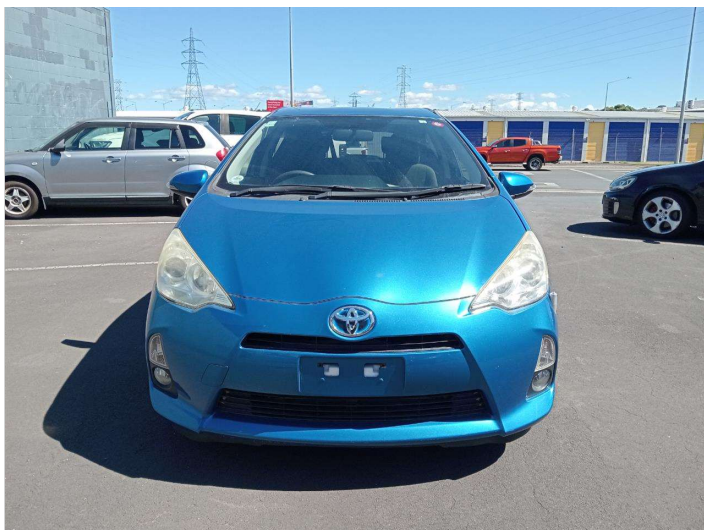

2014 Toyota Aqua S Package

Purchase Price **\$8,499**

Includes GST
Excludes on-road costs of \$569.25

Finance may be available on this vehicle. Ask one of our friendly staff for more information.

Gain peace of mind with Mechanical Breakdown Insurance. **Ask us how.**

Top features

None Listed

Body Style
Hatchback

Odometer
115,232 km

Engine
1496 cc

Fuel Type
Hybrid

Transmission
Auto

Wheels
-

VIN
7AT0H65YX25281148

Interior
-

Safety

Based on 2024 UCSR rating for 12-20 models

Reg No.
-

Ext Colour
Blue

History
-

Seats
-