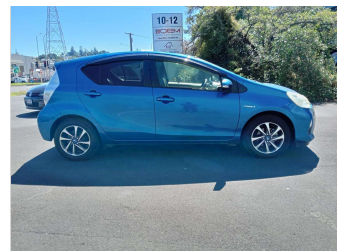

2014 Toyota Aqua S Package

Purchase Price **\$8,499**

Includes GST
Excludes on-road costs of \$569.25

Finance may be available on this vehicle. Ask one of our friendly staff for more information.

Gain peace of mind with Mechanical Breakdown Insurance. **Ask us how.**

Top features

None Listed

Body Style
Hatchback

Odometer
115,232 km

Engine
1496 cc

Fuel Type
Hybrid

Transmission
Auto

Wheels
-