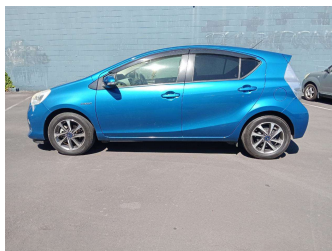

2014 Toyota Aqua S Package

Purchase Price **\$8,499**

Includes GST
Excludes on-road costs of \$569.25

Finance may be available on this vehicle. Ask one of our friendly staff for more information.

Gain peace of mind with Mechanical Breakdown Insurance. **Ask us how.**

Top features

None Listed

Body Style
Hatchback

Odometer
115,232 km

Engine
1496 cc

Fuel Type
Hybrid

Transmission
Auto

Wheels
-