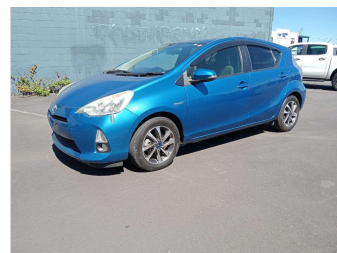

2014 Toyota Aqua S Package

Purchase Price **\$8,499**

Includes GST
Excludes on-road costs of \$569.25

Finance may be available on this vehicle. Ask one of our friendly staff for more information.

Gain peace of mind with Mechanical Breakdown Insurance. **Ask us how.**

Top features

None Listed

Body Style
Hatchback

Odometer
115,232 km

Engine
1496 cc

Fuel Type
Hybrid

Transmission
Auto

Wheels
-