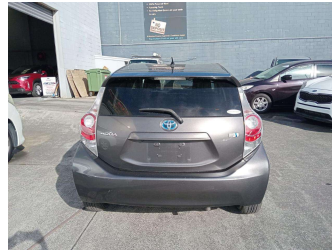

2014 Toyota Aqua S Package

Purchase Price **\$10,350**

Includes GST
Excludes on-road costs of \$569.25

Finance may be available on this vehicle. Ask one of our friendly staff for more information.

Gain peace of mind with Mechanical Breakdown Insurance. **Ask us how.**

Top features

None Listed

Body Style
Hatchback

Odometer
89,199 km

Engine
1496 cc

Fuel Type
Hybrid

Transmission
Auto

Wheels
-