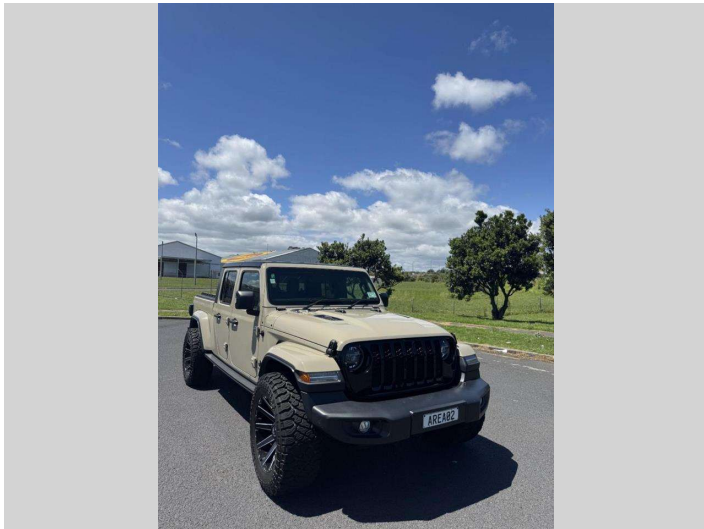

2023 Jeep Gladiator Night Eagle

Purchase Price **\$66,999**

Includes GST
Excludes on-road costs of \$287.5

Finance may be available on this vehicle. Ask one of our friendly staff for more information.

Gain peace of mind with Mechanical Breakdown Insurance. **Ask us how.**

Top features

None Listed

Body Style
RV-SUV

Odometer
12,199 km

Engine
3604 cc

Fuel Type
Petrol

Transmission
Auto

Wheels
-

VIN
-

Interior
-

Safety

Based on 2019 ANCAP rating for 20+ models

Reg No.
AREA02

Ext Colour
Grey

History
-

Seats
-