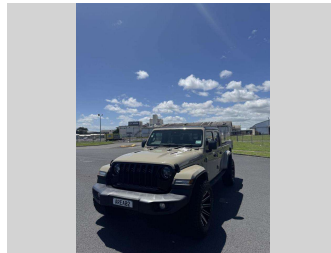

2023 Jeep Gladiator Night Eagle

Purchase Price **\$66,999**

Includes GST
Excludes on-road costs of \$287.5

Finance may be available on this vehicle. Ask one of our friendly staff for more information.

Gain peace of mind with Mechanical Breakdown Insurance. **Ask us how.**

Top features

None Listed

Body Style
RV-SUV

Odometer
12,199 km

Engine
3604 cc

Fuel Type
Petrol

Transmission
Auto

Wheels
-