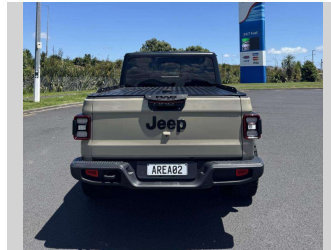

2023 Jeep Gladiator Night Eagle

Purchase Price **\$66,999**

Includes GST
Excludes on-road costs of \$287.5

Finance may be available on this vehicle. Ask one of our friendly staff for more information.

Gain peace of mind with Mechanical Breakdown Insurance. **Ask us how.**

Top features

None Listed

Body Style
RV-SUV

Odometer
12,199 km

Engine
3604 cc

Fuel Type
Petrol

Transmission
Auto

Wheels
-