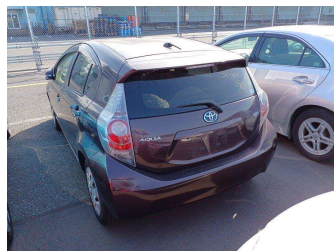

2014 Toyota Aqua S Package

Purchase Price

\$16,495

Includes GST
Excludes on-road costs of \$569.25

Note: A Clean Car fee/rebate does not apply to this vehicle

Finance may be available on this vehicle. Ask one of our friendly staff for more information.

Gain peace of mind with Mechanical Breakdown Insurance. **Ask us how.**

Top features

None Listed

Body Style
Hatchback

Odometer
93,560 km

Engine
1500 cc

Fuel Type
Hybrid

Transmission
Auto