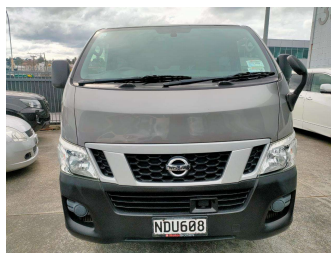

2016 Nissan NV350

Purchase Price **\$17,999**

Includes GST
Excludes on-road costs of \$287.5

Finance may be available on this vehicle. Ask one of our friendly staff for more information.

Gain peace of mind with Mechanical Breakdown Insurance. **Ask us how.**

Top features

None Listed

Body Style
Van

Odometer
158,099 km

Engine
2488 cc

Fuel Type
Diesel

Transmission
Auto

Wheels
-

VIN
-

Interior
-

Safety

Based on 2023 VSRR rating

Reg No.
NDU608

Ext Colour
Grey

History
-

Seats
-