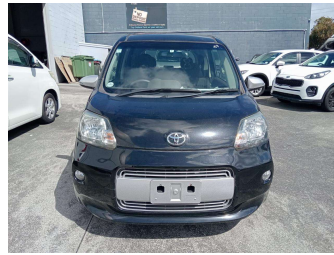

2014 Toyota Porte

Purchase Price **\$7,599**

Includes GST
Excludes on-road costs of \$569.25

Finance may be available on this vehicle. Ask one of our friendly staff for more information.

Gain peace of mind with Mechanical Breakdown Insurance. **Ask us how.**

Top features

None Listed

Body Style
Hatchback

Odometer
92,599 km

Engine
1496 cc

Fuel Type
Petrol

Transmission
Auto

Wheels
-