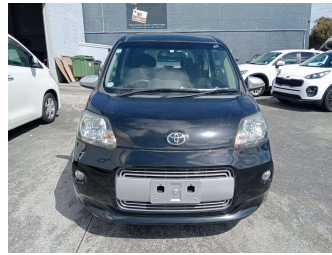

2014 Toyota Porte

Purchase Price **\$7,995**

Includes GST
Excludes on-road costs of \$569.25

Finance may be available on this vehicle. Ask one of our friendly staff for more information.

Gain peace of mind with Mechanical Breakdown Insurance. **Ask us how.**

Top features

None Listed

Body Style
Hatchback

Odometer
92,599 km

Engine
1496 cc

Fuel Type
Petrol

Transmission
Auto

Wheels
-