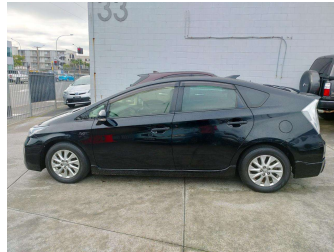

# 2014 Toyota Prius PHV S Package

**Purchase Price** **\$18,299**

Includes GST  
Excludes on-road costs of \$569.25

Finance may be available on this vehicle. Ask one of our friendly staff for more information.

Gain peace of mind with Mechanical Breakdown Insurance. **Ask us how.**

**Top features**

None Listed

Body Style  
**Hatchback**

Odometer  
**123,499 km**

Engine  
**1797 cc**

Fuel Type  
**Hybrid**

Transmission  
**Auto**