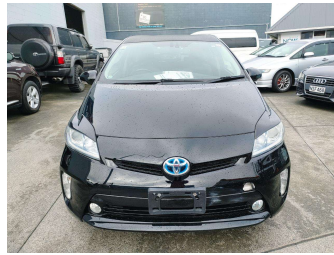

# 2014 Toyota Prius PHV S Package

**Purchase Price** **\$18,299**

Includes GST  
Excludes on-road costs of \$569.25

Finance may be available on this vehicle. Ask one of our friendly staff for more information.

Gain peace of mind with Mechanical Breakdown Insurance. **Ask us how.**

**Top features**

None Listed

Body Style  
**Hatchback**

Odometer  
**123,499 km**

Engine  
**1797 cc**

Fuel Type  
**Hybrid**

Transmission  
**Auto**