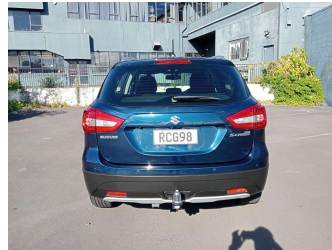

2022 Suzuki S-Cross

Purchase Price **\$20,999**

Includes GST
Excludes on-road costs of \$287.5

Finance may be available on this vehicle. Ask one of our friendly staff for more information.

Gain peace of mind with Mechanical Breakdown Insurance. **Ask us how.**

Top features

None Listed

Body Style
Hatchback

Odometer
35,599 km

Engine
1373 cc

Fuel Type
Petrol

Transmission
Auto

Wheels
-