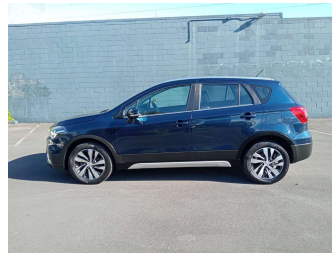

2022 Suzuki S-Cross

Purchase Price **\$20,999**

Includes GST
Excludes on-road costs of \$287.5

Finance may be available on this vehicle. Ask one of our friendly staff for more information.

Gain peace of mind with Mechanical Breakdown Insurance. **Ask us how.**

Top features

None Listed

Body Style
Hatchback

Odometer
35,599 km

Engine
1373 cc

Fuel Type
Petrol

Transmission
Auto

Wheels
-