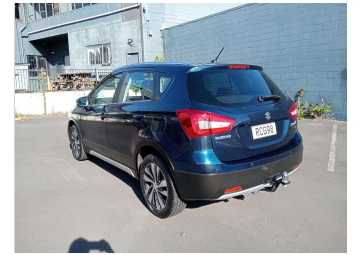

2022 Suzuki S-Cross

Purchase Price **\$20,999**

Includes GST
Excludes on-road costs of \$287.5

Finance may be available on this vehicle. Ask one of our friendly staff for more information.

Gain peace of mind with Mechanical Breakdown Insurance. **Ask us how.**

Top features

None Listed

Body Style
Hatchback

Odometer
35,599 km

Engine
1373 cc

Fuel Type
Petrol

Transmission
Auto

Wheels
-