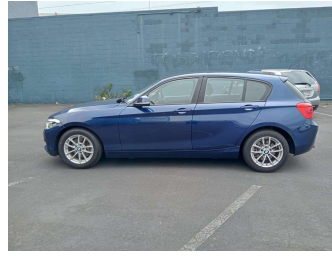

2016 BMW 118i

Purchase Price **\$12,999**

Includes GST
Excludes on-road costs of \$230

Finance may be available on this vehicle. Ask one of our friendly staff for more information.

Gain peace of mind with Mechanical Breakdown Insurance. **Ask us how.**

Top features

None Listed

Body Style
Hatchback

Odometer
61,229 km

Engine
1490 cc

Fuel Type
Petrol

Transmission
Auto

Wheels
-