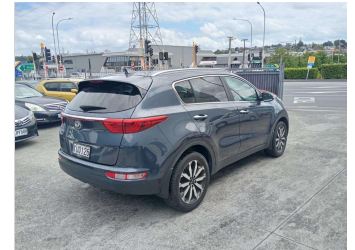

2017 Kia Sportage

Purchase Price **\$16,499**

Includes GST
Excludes on-road costs of \$230

Finance may be available on this vehicle. Ask one of our friendly staff for more information.

Gain peace of mind with Mechanical Breakdown Insurance. **Ask us how.**

Top features

None Listed

Body Style
RV-SUV

Odometer
70,500 km

Engine
1999 cc

Fuel Type
Petrol

Transmission
Auto

Wheels
-