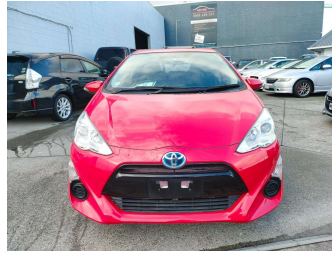

2015 Toyota Aqua S Package

Purchase Price **\$13,790**

Includes GST
Excludes on-road costs of \$569.25

Finance may be available on this vehicle. Ask one of our friendly staff for more information.

Gain peace of mind with Mechanical Breakdown Insurance. **Ask us how.**

Top features

None Listed

Body Style
Hatchback

Odometer
125,890 km

Engine
1500 cc

Fuel Type
Hybrid

Transmission
Auto

Wheels
-