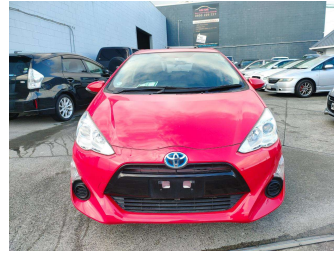

2015 Toyota Aqua S Package

Purchase Price **\$13,790**

Includes GST
Excludes on-road costs of \$569.25 Note: A Clean Car fee/rebate does not apply to this vehicle

Finance may be available on this vehicle. Ask one of our friendly staff for more information.

Gain peace of mind with Mechanical Breakdown Insurance. **Ask us how.**

Top features

None Listed

Body Style
Hatchback

Odometer
125,890 km

Engine
1500 cc

Fuel Type
Hybrid

Transmission
Auto