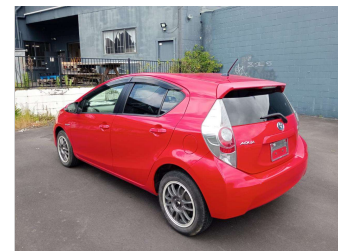

# 2013 Toyota Aqua S Package

**Purchase Price** **\$7,999**

Includes GST  
Excludes on-road costs of \$569.25

Finance may be available on this vehicle. Ask one of our friendly staff for more information.

Gain peace of mind with Mechanical Breakdown Insurance. **Ask us how.**

**Top features**

None Listed

Body Style  
**Hatchback**

Odometer  
**137,399 km**

Engine  
**1496 cc**

Fuel Type  
**Hybrid**

Transmission  
**Auto**