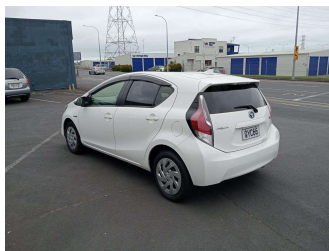

2016 Toyota Aqua S Package

Purchase Price **\$8,999**

Includes GST
Excludes on-road costs of \$230

Finance may be available on this vehicle. Ask one of our friendly staff for more information.

Gain peace of mind with Mechanical Breakdown Insurance. **Ask us how.**

Top features

None Listed

Body Style
Hatchback

Odometer
100,342 km

Engine
1496 cc

Fuel Type
Hybrid

Transmission
Auto

Wheels
-