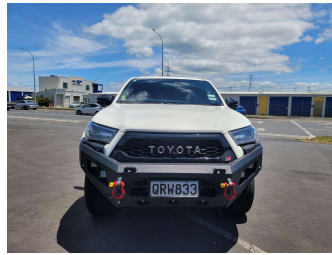

2022 Toyota Hilux GR SPORT 4WD

Purchase Price

\$67,000

Includes GST
Excludes on-road costs of \$230

Finance may be available on this vehicle. Ask one of our friendly staff for more information.

Gain peace of mind with Mechanical Breakdown Insurance. **Ask us how.**

Top features

None Listed

Body Style
Ute

Odometer
17,000 km

Engine
2393 cc

Fuel Type
Diesel

Transmission
Auto

Wheels
-