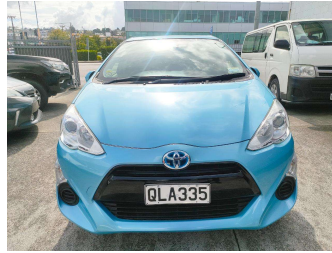

2016 Toyota AQUA

Purchase Price **\$14,199**

Includes GST
Excludes on-road costs of \$287.5

Finance may be available on this vehicle. Ask one of our friendly staff for more information.

Gain peace of mind with Mechanical Breakdown Insurance. **Ask us how.**

Top features

None Listed

Body Style
Hatchback

Odometer
28,599 km

Engine
1500 cc

Fuel Type
Hybrid

Transmission
Auto

Wheels
-

VIN
-

Interior
-

Safety

Based on 2023 UCSR rating for 12-20 models

Reg No.
QLA335

Ext Colour
Blue

History
-

Seats
-