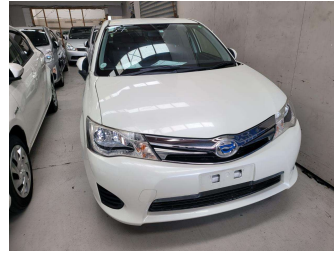

# 2013 Toyota Corolla Fielder

**Purchase Price** **\$16,499**

Includes GST  
Excludes on-road costs of \$569.25

Note: A Clean Car fee/rebate does not apply to this vehicle

Finance may be available on this vehicle. Ask one of our friendly staff for more information.

Gain peace of mind with Mechanical Breakdown Insurance. **Ask us how.**

**Top features**

None Listed

Body Style  
**Station Wagon**

Odometer  
**131,299 km**

Engine  
**1496 cc**

Fuel Type  
**Hybrid**

Transmission  
**Auto**