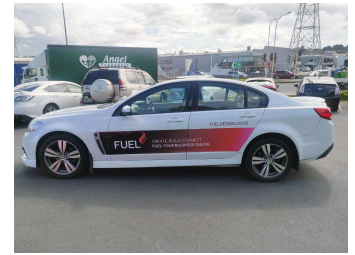

2013 Holden Commodore VF SV6

Purchase Price **\$15,299**

Includes GST
Excludes on-road costs of \$287.5 Note: A Clean Car fee/rebate does not apply to this vehicle

Finance may be available on this vehicle. Ask one of our friendly staff for more information.

Gain peace of mind with Mechanical Breakdown Insurance. **Ask us how.**

Top features

None Listed

Body Style
Sedan

Odometer
172,800 km

Engine
3564 cc

Fuel Type
Petrol

Transmission
Auto