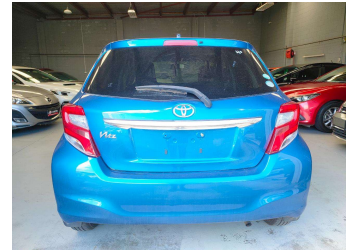

2015 Toyota Vitz

Purchase Price

\$10,499

Includes GST
Excludes on-road costs of \$569.25

Note: A Clean Car fee or rebate may apply to this vehicle

Finance may be available on this vehicle. Ask one of our friendly staff for more information.

Gain peace of mind with Mechanical Breakdown Insurance. **Ask us how.**

Top features

None Listed

Body Style
Hatchback

Odometer
55,099 km

Engine
1000 cc

Fuel Type
Petrol

Transmission
Auto