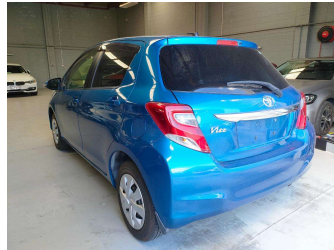

2015 Toyota Vitz

Purchase Price

\$10,499

Includes GST
Excludes on-road costs of \$569.25

Note: A Clean Car fee or rebate may apply to this vehicle

Finance may be available on this vehicle. Ask one of our friendly staff for more information.

Gain peace of mind with Mechanical Breakdown Insurance. **Ask us how.**

Top features

None Listed

Body Style
Hatchback

Odometer
55,099 km

Engine
1000 cc

Fuel Type
Petrol

Transmission
Auto